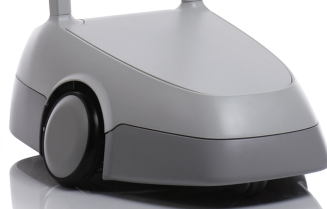

# beam®

be present

beam®

beampro™

**Beam® revolutionizes video conferencing by combining long-range mobility with superior audio and video capabilities.**

Choose the Beam that fits your needs.

beam®

beam<sup>pro</sup>™

<b>Screen Size</b>	10 Inches	17 Inches
<b>Battery Life</b>	Up to 2 Hours   Up to 8 Hours	Up to 8 Hours
<b>WiFi Connectivity</b>	1 Radio   2 Radios	2 Radios
<b>Audio</b>	1 Speaker – 4 Microphones	1 Speaker – 6 Microphones
<b>Video</b>	1x Digital Zoom	3x Digital Zoom
<b>Dimensions</b>	55"h x 12"w x 16"d – 39 Lbs	62"h x 15"w x 25"d – 92 Lbs
<b>Top Speed</b>	1 MPH   2 MPH	2 MPH
<b>Safety and Stability</b>	4 Wheels – Wide-Angle Navigation and View Cameras	5 Wheels – Wide-Angle Navigation and View Cameras
<b>Body</b>	Reinforced Polymer	Aluminum/Steel
<b>Assisted Driving</b>	—	Available
<b>Admin Tool</b>	Basic   Advanced	Advanced